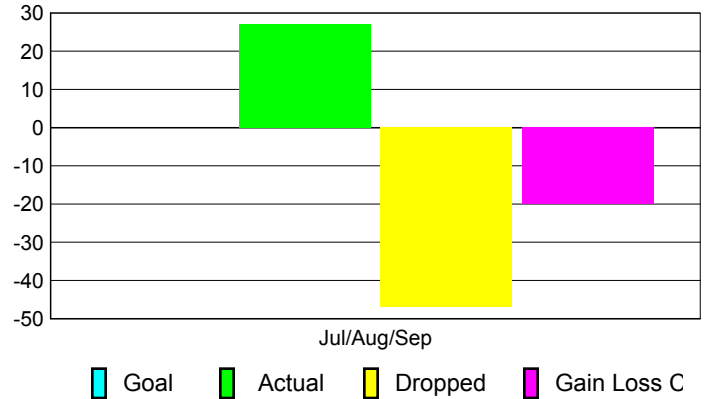

Membership Results 2010-2011

Goal, New, Dropped, Gain/Loss